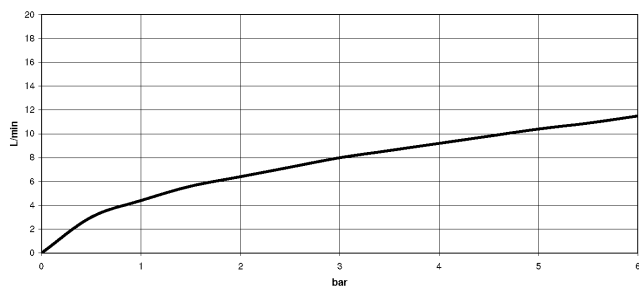

## DORNBRACHT PIUR Single-lever mixer Pull-out - Chrome

---

33 950 210

- 204mm projection
- pivotable spout 360°
- air-enriched flow
- max. flow 8 l/min at 3 bar flow pressure
- fabric braided hose 1500 mm

Intrinsic protection against back flow.

	Chrome	33 950 210-00
	Soft Black	33 950 210-69
	Brushed Nickel	33 950 210-70

**DORNBRAUCH PIUR Single-lever mixer Pull-out - Chrome**

33 950 210

**Flow rate chart**