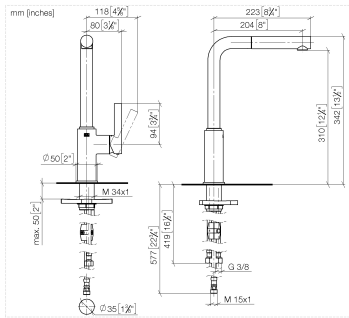

## DORNBRACHT PIUR Single-lever mixer Pull-out - Chrome

---

33 950 210

- 204mm projection
- pivotable spout 360°
- air-enriched flow
- max. flow 8 l/min at 3 bar flow pressure
- fabric braided hose 1500 mm

Intrinsic protection against back flow.

	Chrome	33 950 210-00
	Soft Black	33 950 210-69
	Brushed Nickel	33 950 210-70

**DORNBRAUCH PIUR Single-lever mixer Pull-out - Chrome**

33 950 210

**Flow rate chart**

**Certificates**

Belgaqua\_23-012- ACS\_23 ACC NY AbP\_10138.  
27\_3. 306.

**DORNBACHT PIUR Single-lever mixer Pull-out - Chrome**

33 950 210

Parts for other finishes can be found here: [Soft Black](#)

**Spare parts list**

No.	Item Number	Name	Quantity used	Delivery time
1	90 12 11 180 00-00	shower	1	2
2	90 14 05 081 00 90	seal	1	2
3	90 23 01 051 00 90	flow reducer	1	2
4	90 30 02 101 00 90	hose	1	2
5	90 14 15 060 00 90	gasket kit	1	2
6	90 15 05 060 00 90	cartridge	1	2
7	90 28 30 011 00-00	cover	1	2
8	90 20 21 001 00-00	handle	1	2
9	90 27 21 001 00-00	rosette	1	2
10	90 30 01 200 00 90	shaft	1	2
11	90 23 10 003 00 90	fixing set	1	2
12	04 30 04 101 00 90	hose	2	2
13	90 30 04 110 00 90	hose	1	2