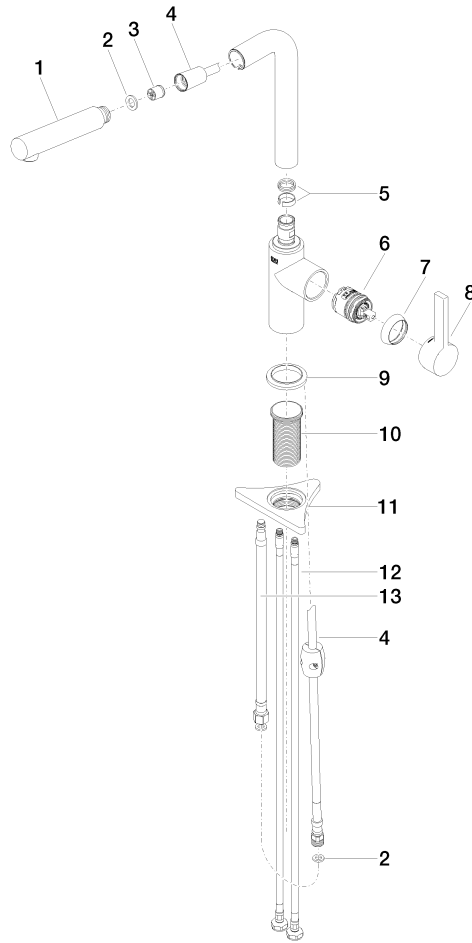

## DORNBRACHT PIUR Single-lever mixer Pull-out - Chrome

---

33 950 210

- 204mm projection
- pivotable spout 360°
- air-enriched flow
- max. flow 8 l/min at 3 bar flow pressure
- fabric braided hose 1500 mm

Intrinsic protection against back flow.

	Chrome	33 950 210-00
	Soft Black	33 950 210-69
	Brushed Nickel	33 950 210-70

**DORNBRAUCH PIUR Single-lever mixer Pull-out - Chrome**

33 950 210

**Flow rate chart**

**Certificates**

Belgaqua\_23-012- ACS\_23 ACC NY AbP\_10138.  
27\_3. 306.

**DORNBACHT PIUR Single-lever mixer Pull-out - Chrome**

33 950 210

Parts for other finishes can be found here: [Soft Black](#)

**Spare parts list**

No.	Item Number	Name	Quantity used	Delivery time
1	90 12 11 180 00-00	shower	1	2
2	90 14 05 081 00 90	seal	1	2
3	90 23 01 051 00 90	flow reducer	1	2
4	90 30 02 101 00 90	hose	1	2
5	90 14 15 060 00 90	gasket kit	1	2
6	90 15 05 060 00 90	cartridge	1	2
7	90 28 30 011 00-00	cover	1	2
8	90 20 21 001 00-00	handle	1	2
9	90 27 21 001 00-00	rosette	1	2
10	90 30 01 200 00 90	shaft	1	2
11	90 23 10 003 00 90	fixing set	1	2
12	04 30 04 101 00 90	hose	2	2
13	90 30 04 110 00 90	hose	1	2